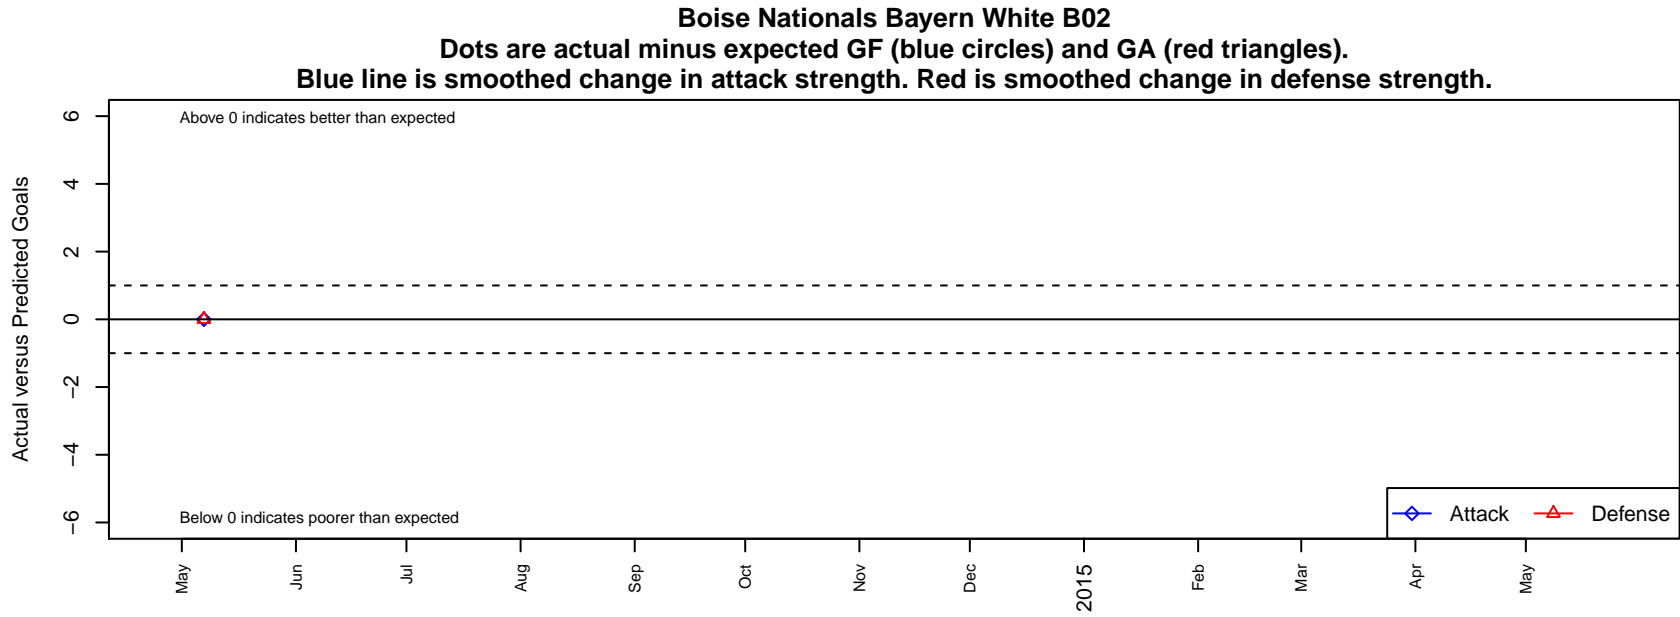

Boise Nationals Bayern White B02

Boise Nationals
Boise, ID
B02 total strength=400
attack=0.36 defense=0.17

alt names used:

Venues played:
2013 Spr Idaho D3 West U11

date	home		away		venue	pred.home	pred.away
2014-05-07	FC Boise Cardinal B02	2	Boise Nationals Bayern White B02	4	2013 Spr Idaho D3 West U11	2	4
2014-04-26	FC Boise Royal B02	2	Boise Nationals Bayern White B02	4	2013 Spr Idaho D3 West U11	NA	NA